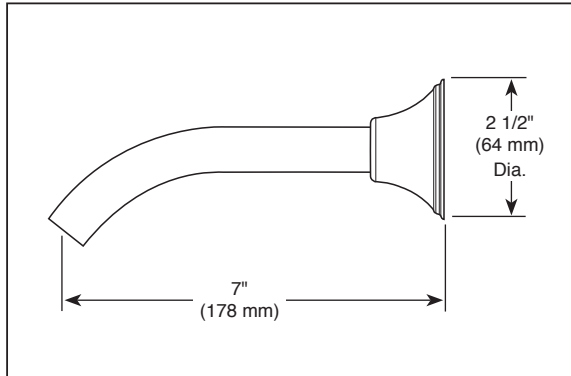

BRIZO® SHOWER ARM AND FLANGE

■ Baliza® Bath Collection

Submitted Model No.: _____

Specific Features: _____

▲ Designate proper finish suffix

STANDARD SPECIFICATIONS:

- Solid brass construction
- 1/2" NPT threads